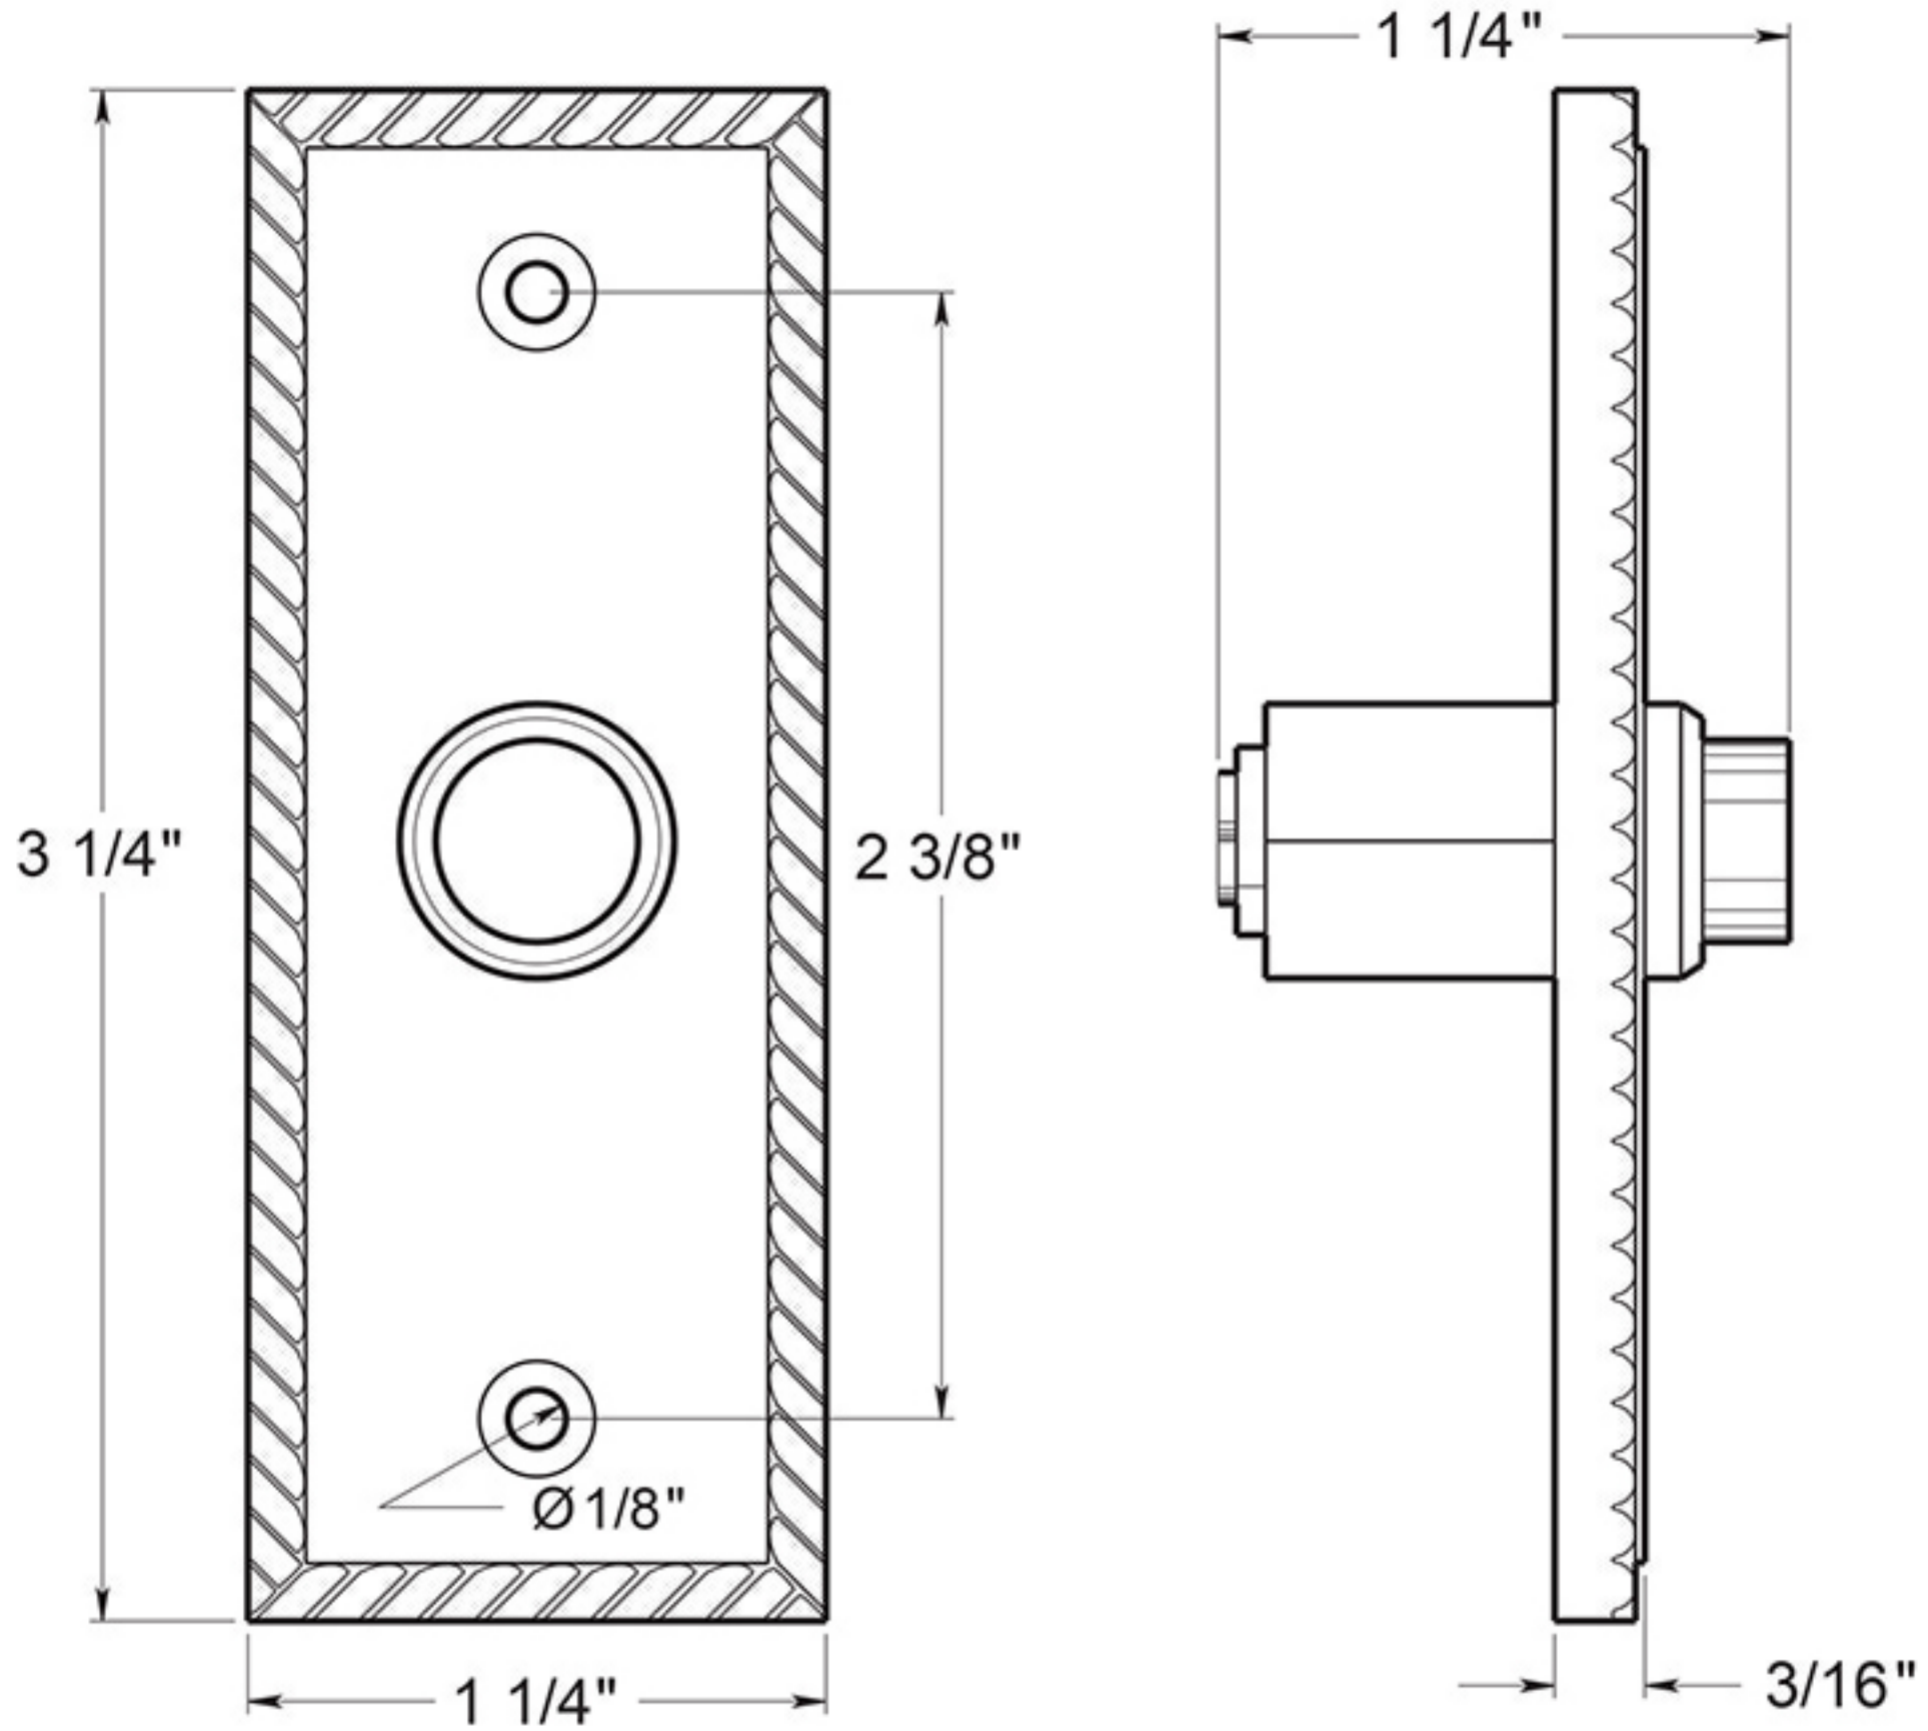

BBSR333

3-1/4" x 1-1/4" RECTANGULAR BELL BUTTON
ROPE PATTERN / SOLID BRASS

DRAWING NOT TO SCALE

NOTE: Deltana reserves the right to constantly improve its products and is not responsible for differences between the product in-hand and the specifications contained in this drawing. We do not recommend to pre-drill holes or pre-cut woods or metals based on the drawing information if the veracity of the specifications has not been proven by the live product.