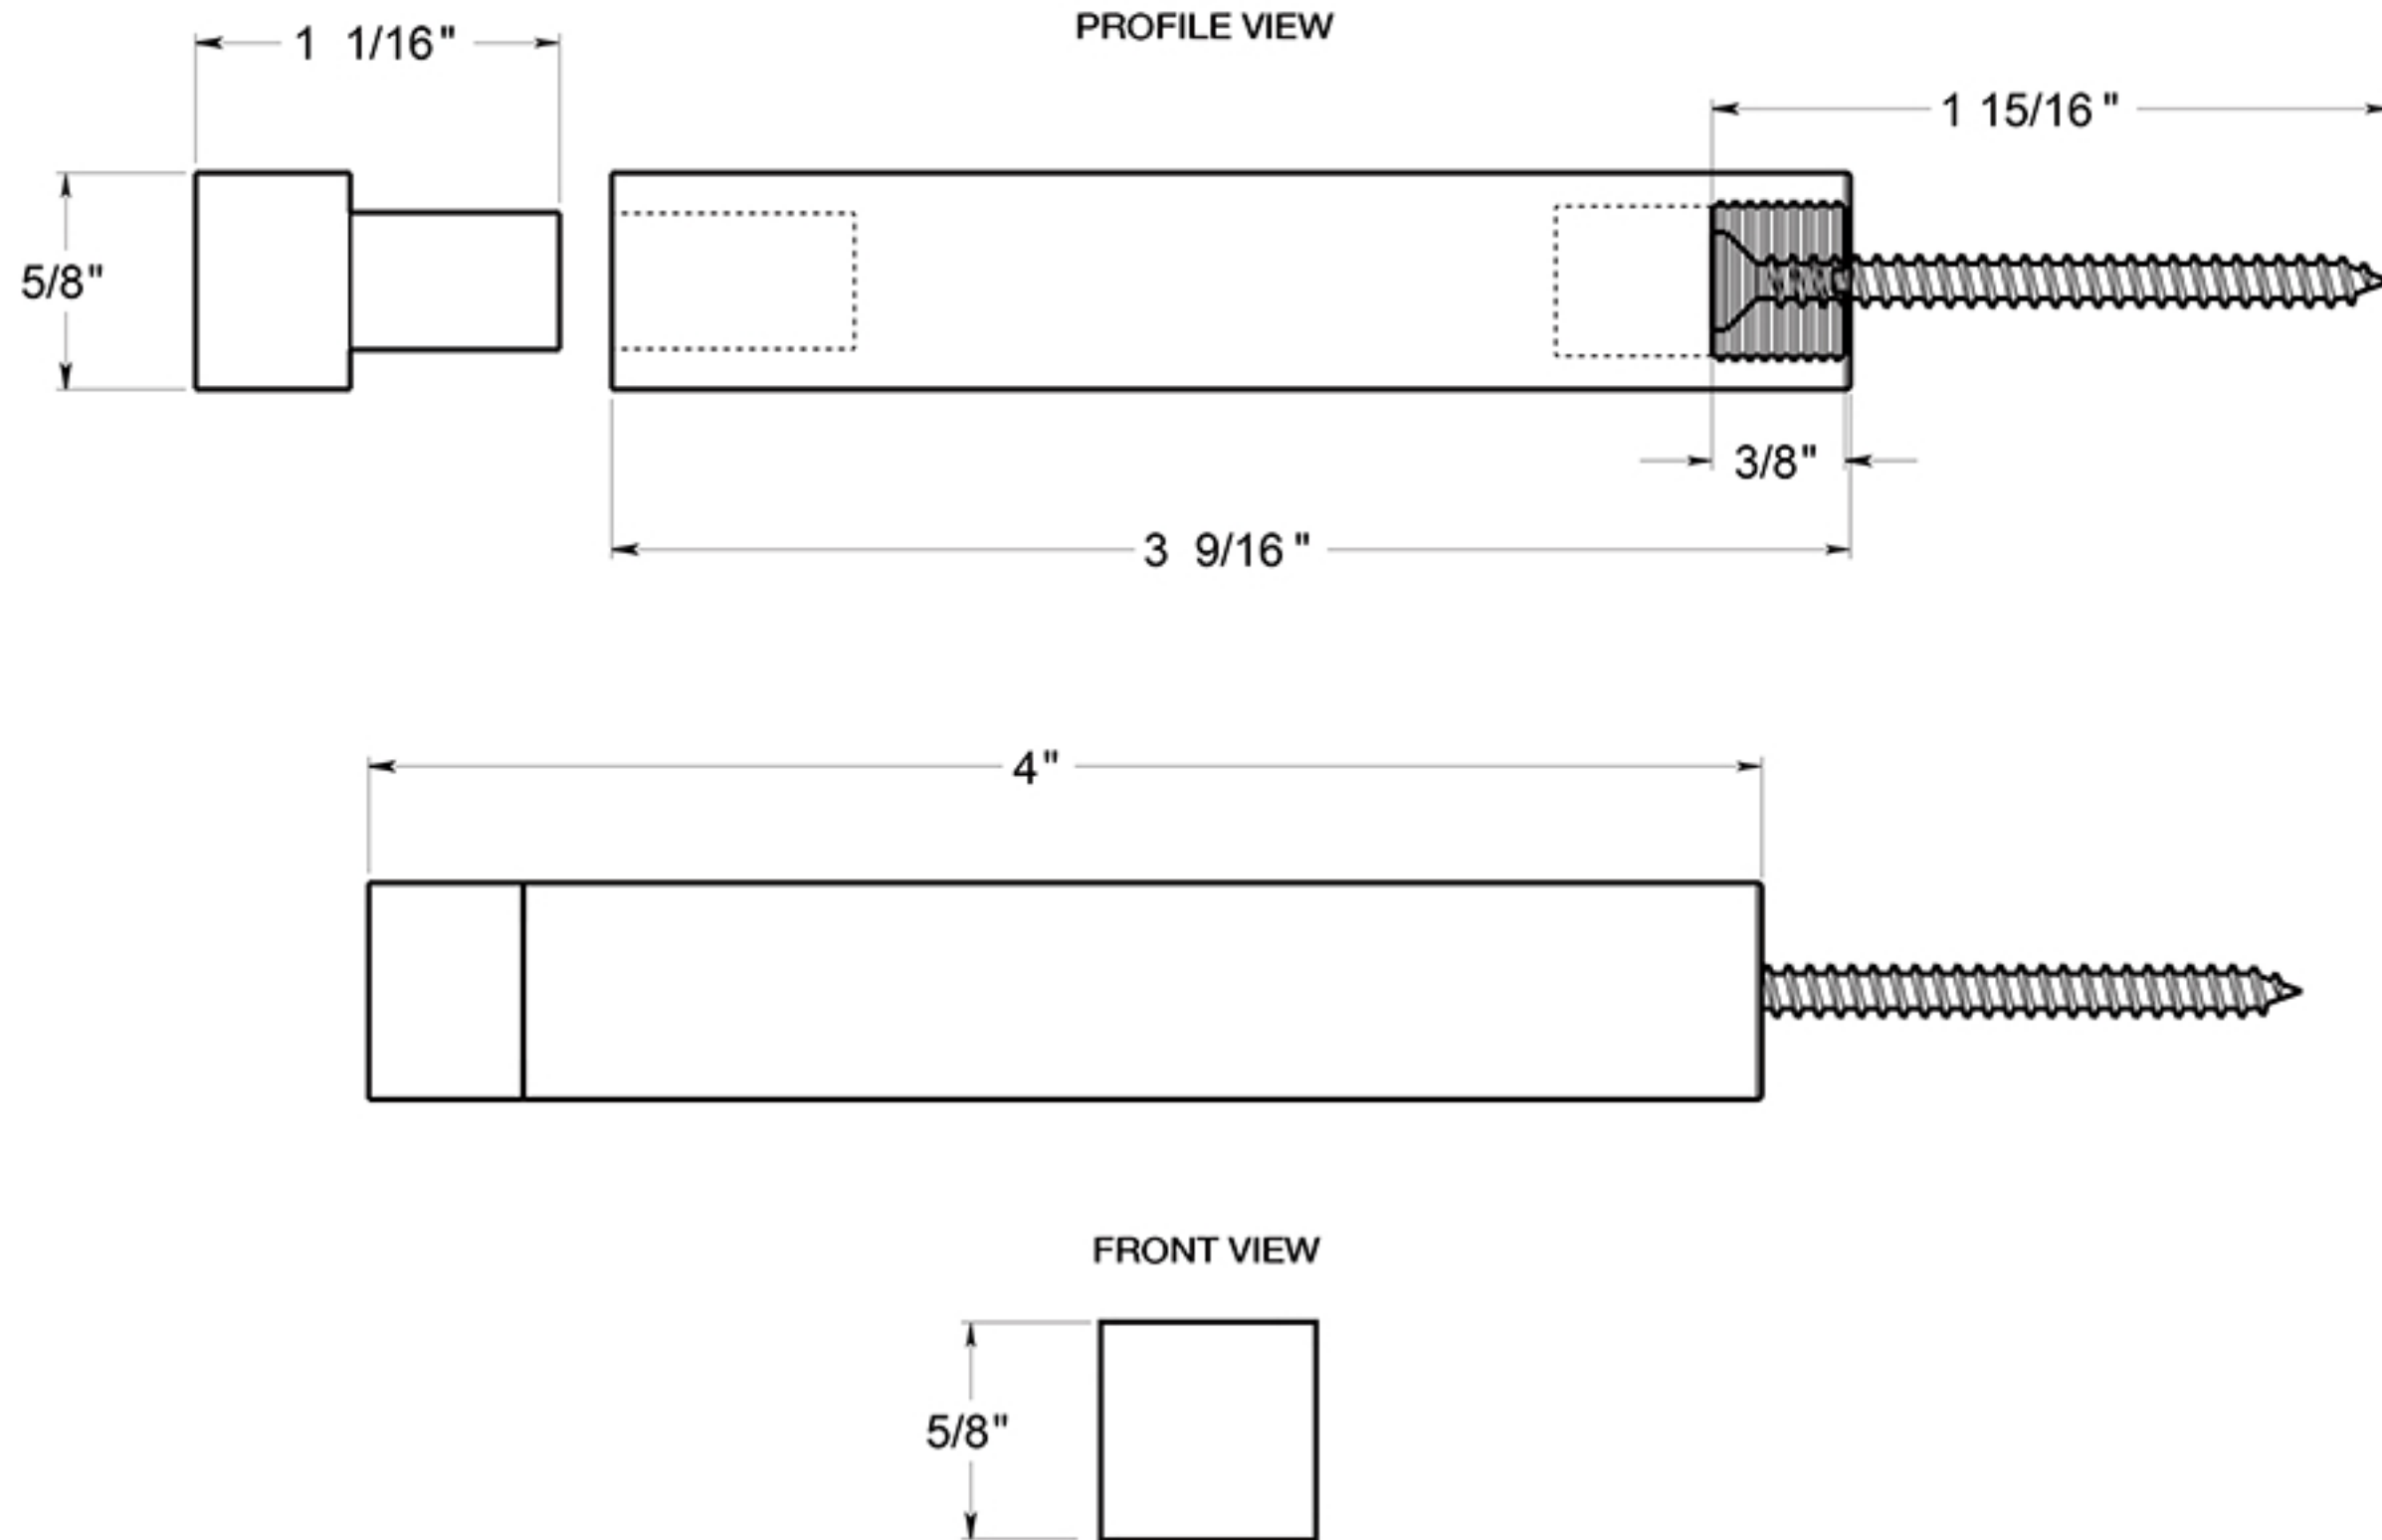

BDSS40

4" BASEBOARD BUMPER / SQUARE / SOLID BRASS

DRAWING NOT TO SCALE

NOTE: Deltana reserves the right to constantly improve its products and is not responsible for differences between the product in-hand and the specifications contained in this drawing. We do not recommend to pre-drill holes or pre-cut woods or metals based on the drawing information if the veracity of the specifications has not been proven by the live product.