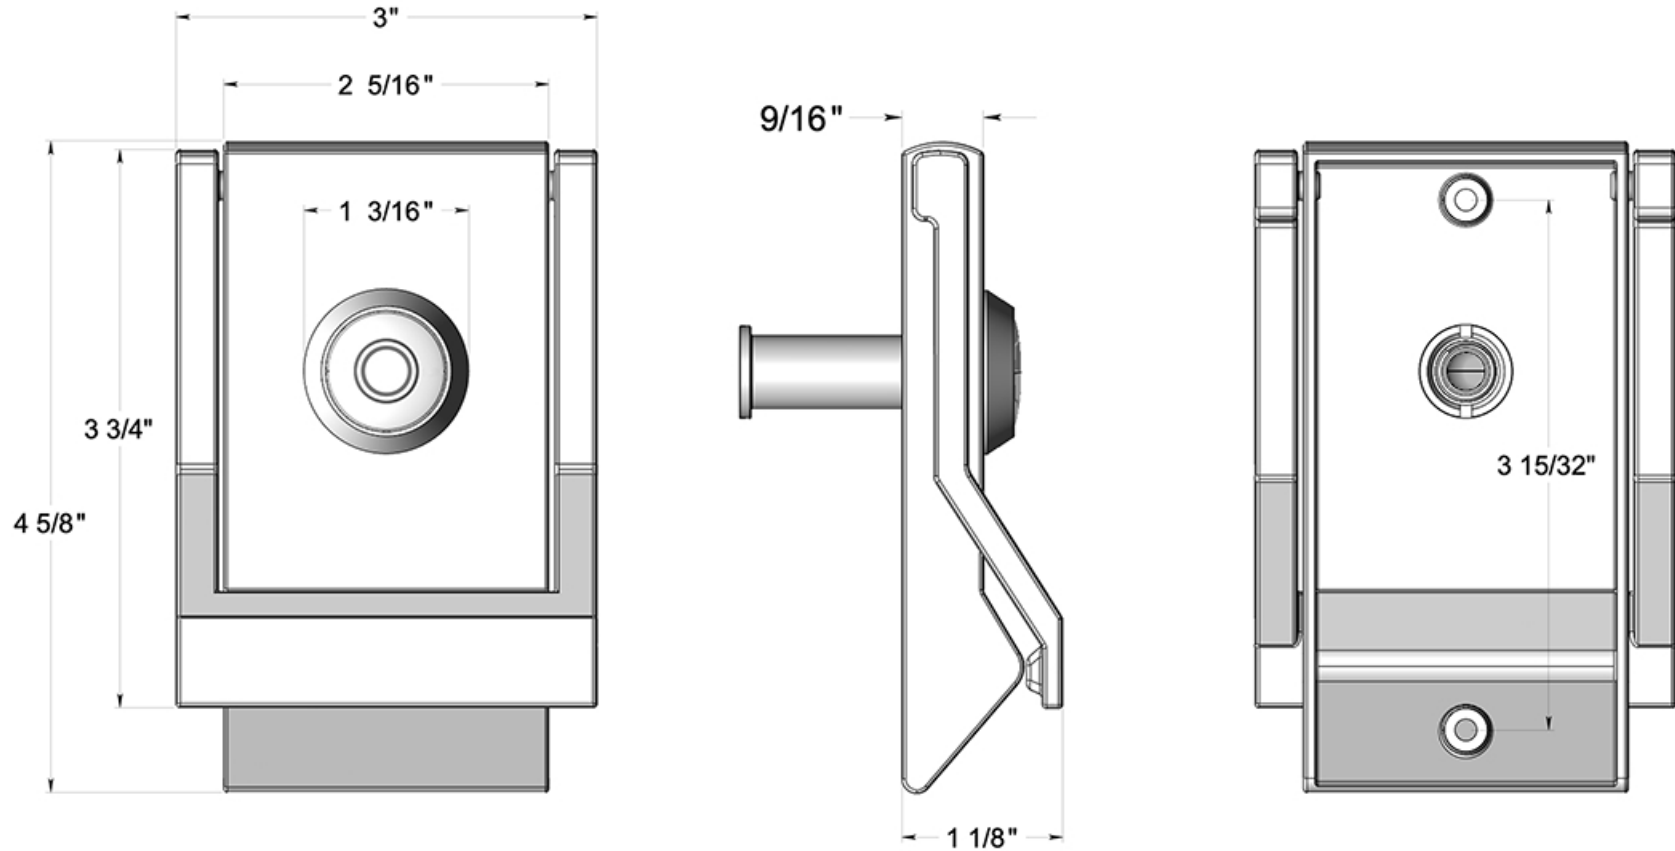

DKMV4

MODERN DOOR KNOCKER / UL LISTED VIEWER / SOLID BRASS

DRAWING NOT TO SCALE

NOTE: Deltana reserves the right to constantly improve its products and is not responsible for differences between the product in-hand and the specifications contained in this drawing. We do not recommend to pre-drill holes or pre-cut woods or metals based on the drawing information if the veracity of the specifications has not been proven by the live product.