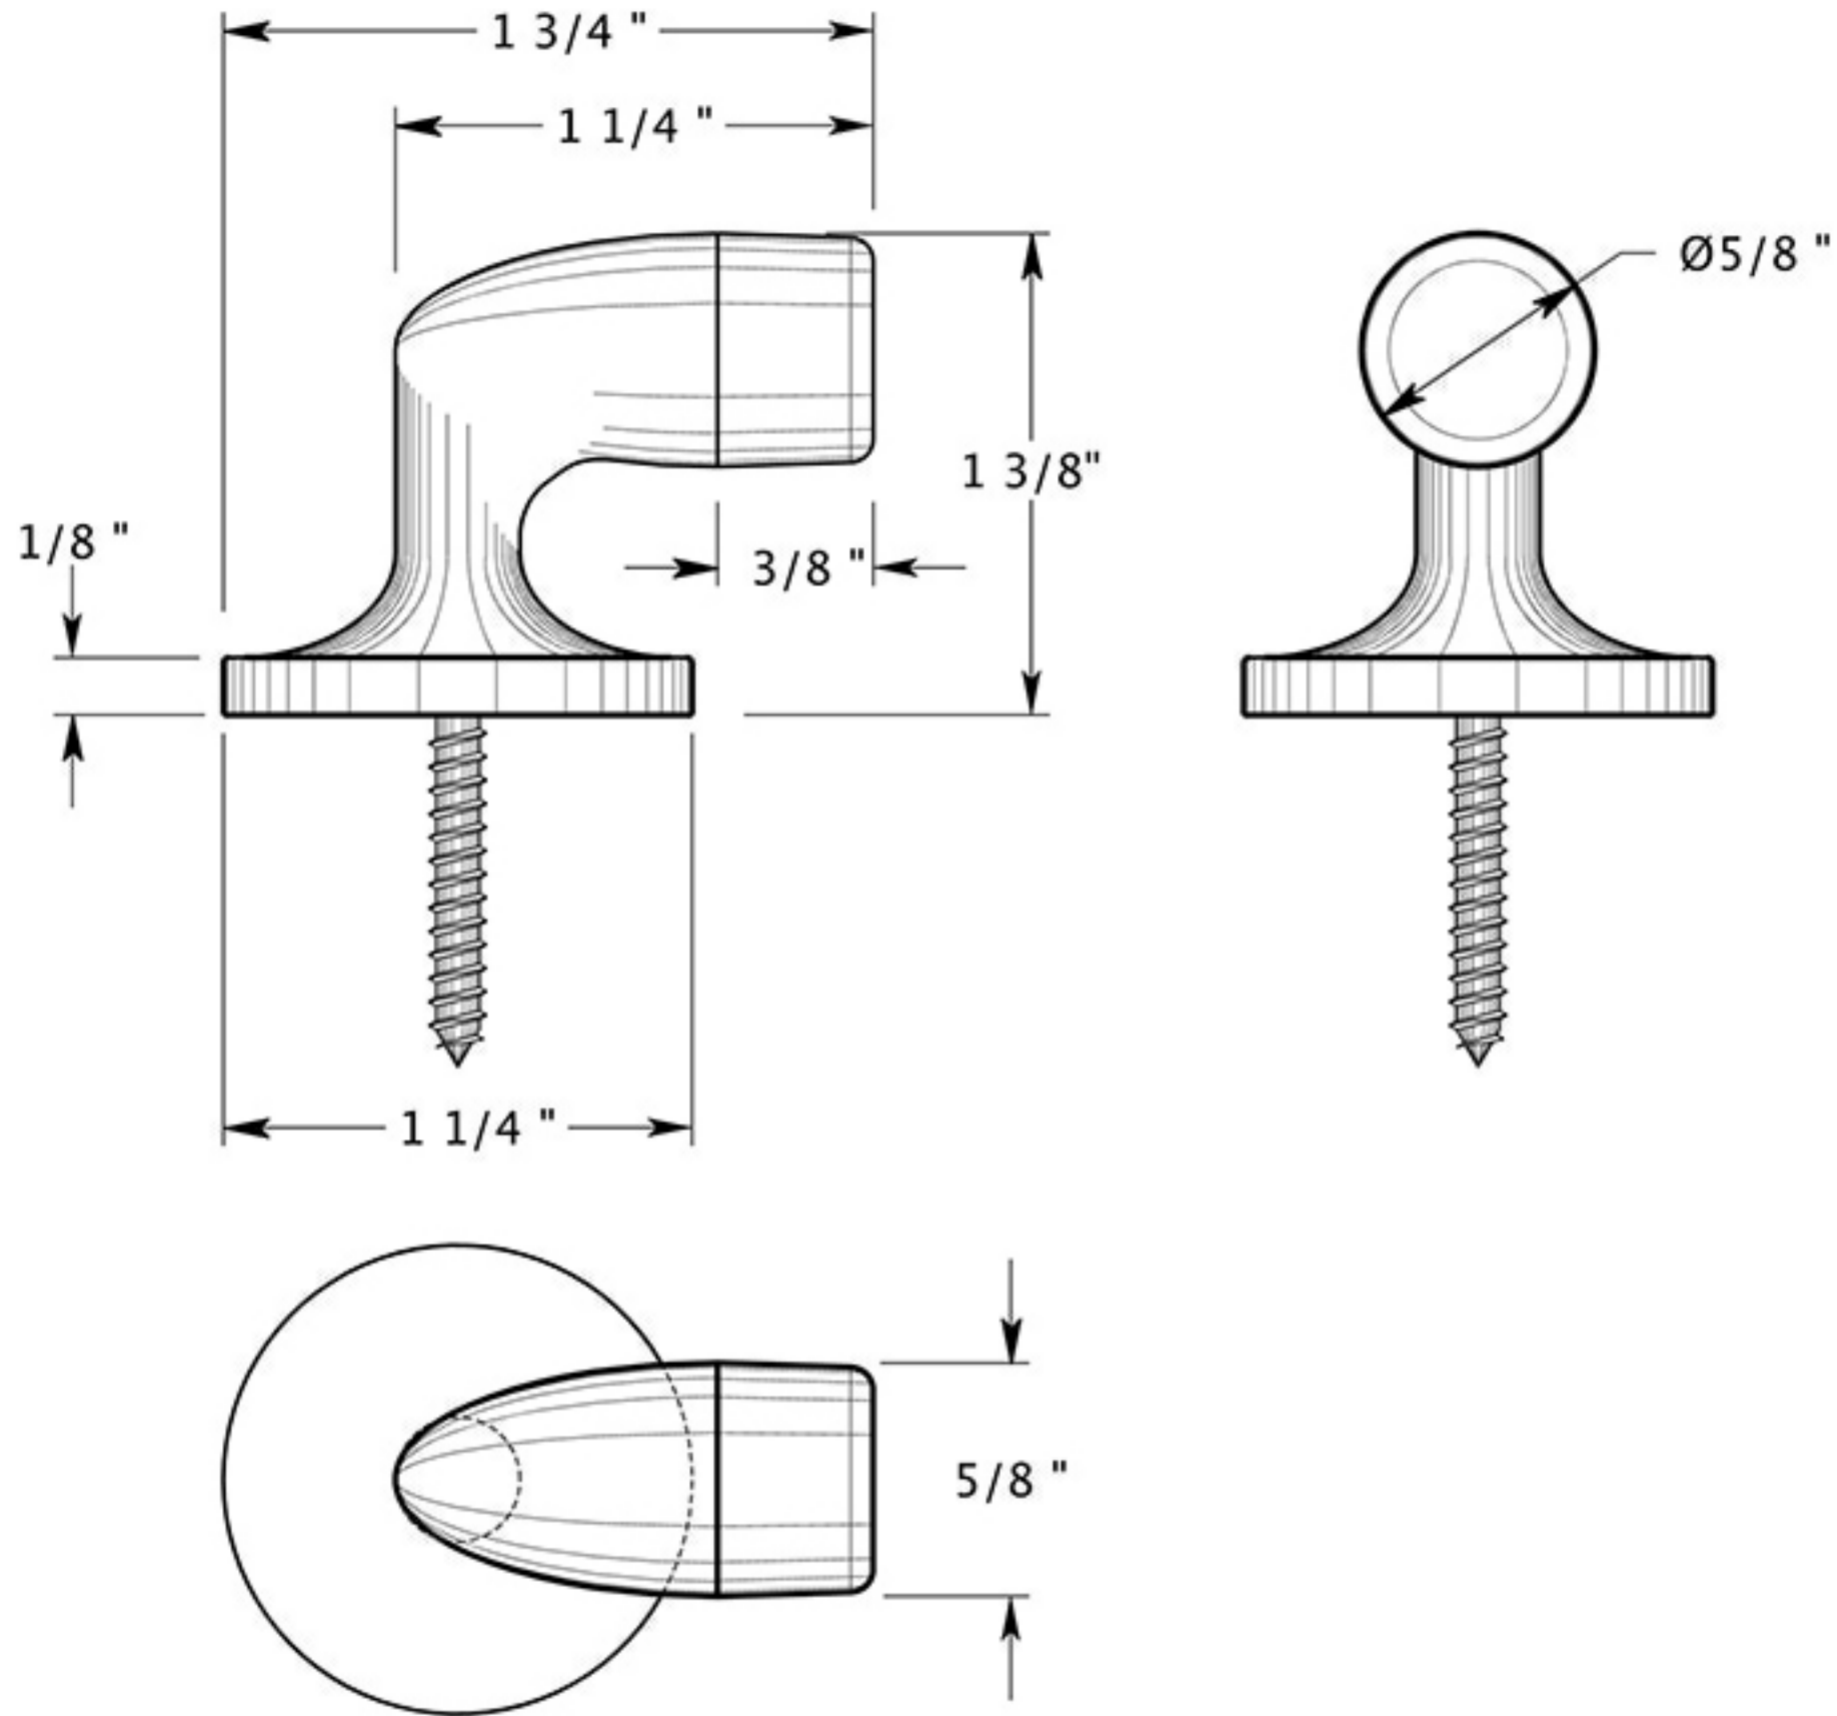

FDB138

1-3/8" DOOR BUMPER / FLOOR MOUNT / SOLID BRASS

DRAWING NOT TO SCALE

NOTE: Deltana reserves the right to constantly improve its products and is not responsible for differences between the product in-hand and the specifications contained in this drawing. We do not recommend to pre-drill holes or pre-cut woods or metals based on the drawing information if the veracity of the specifications has not been proven by the live product.