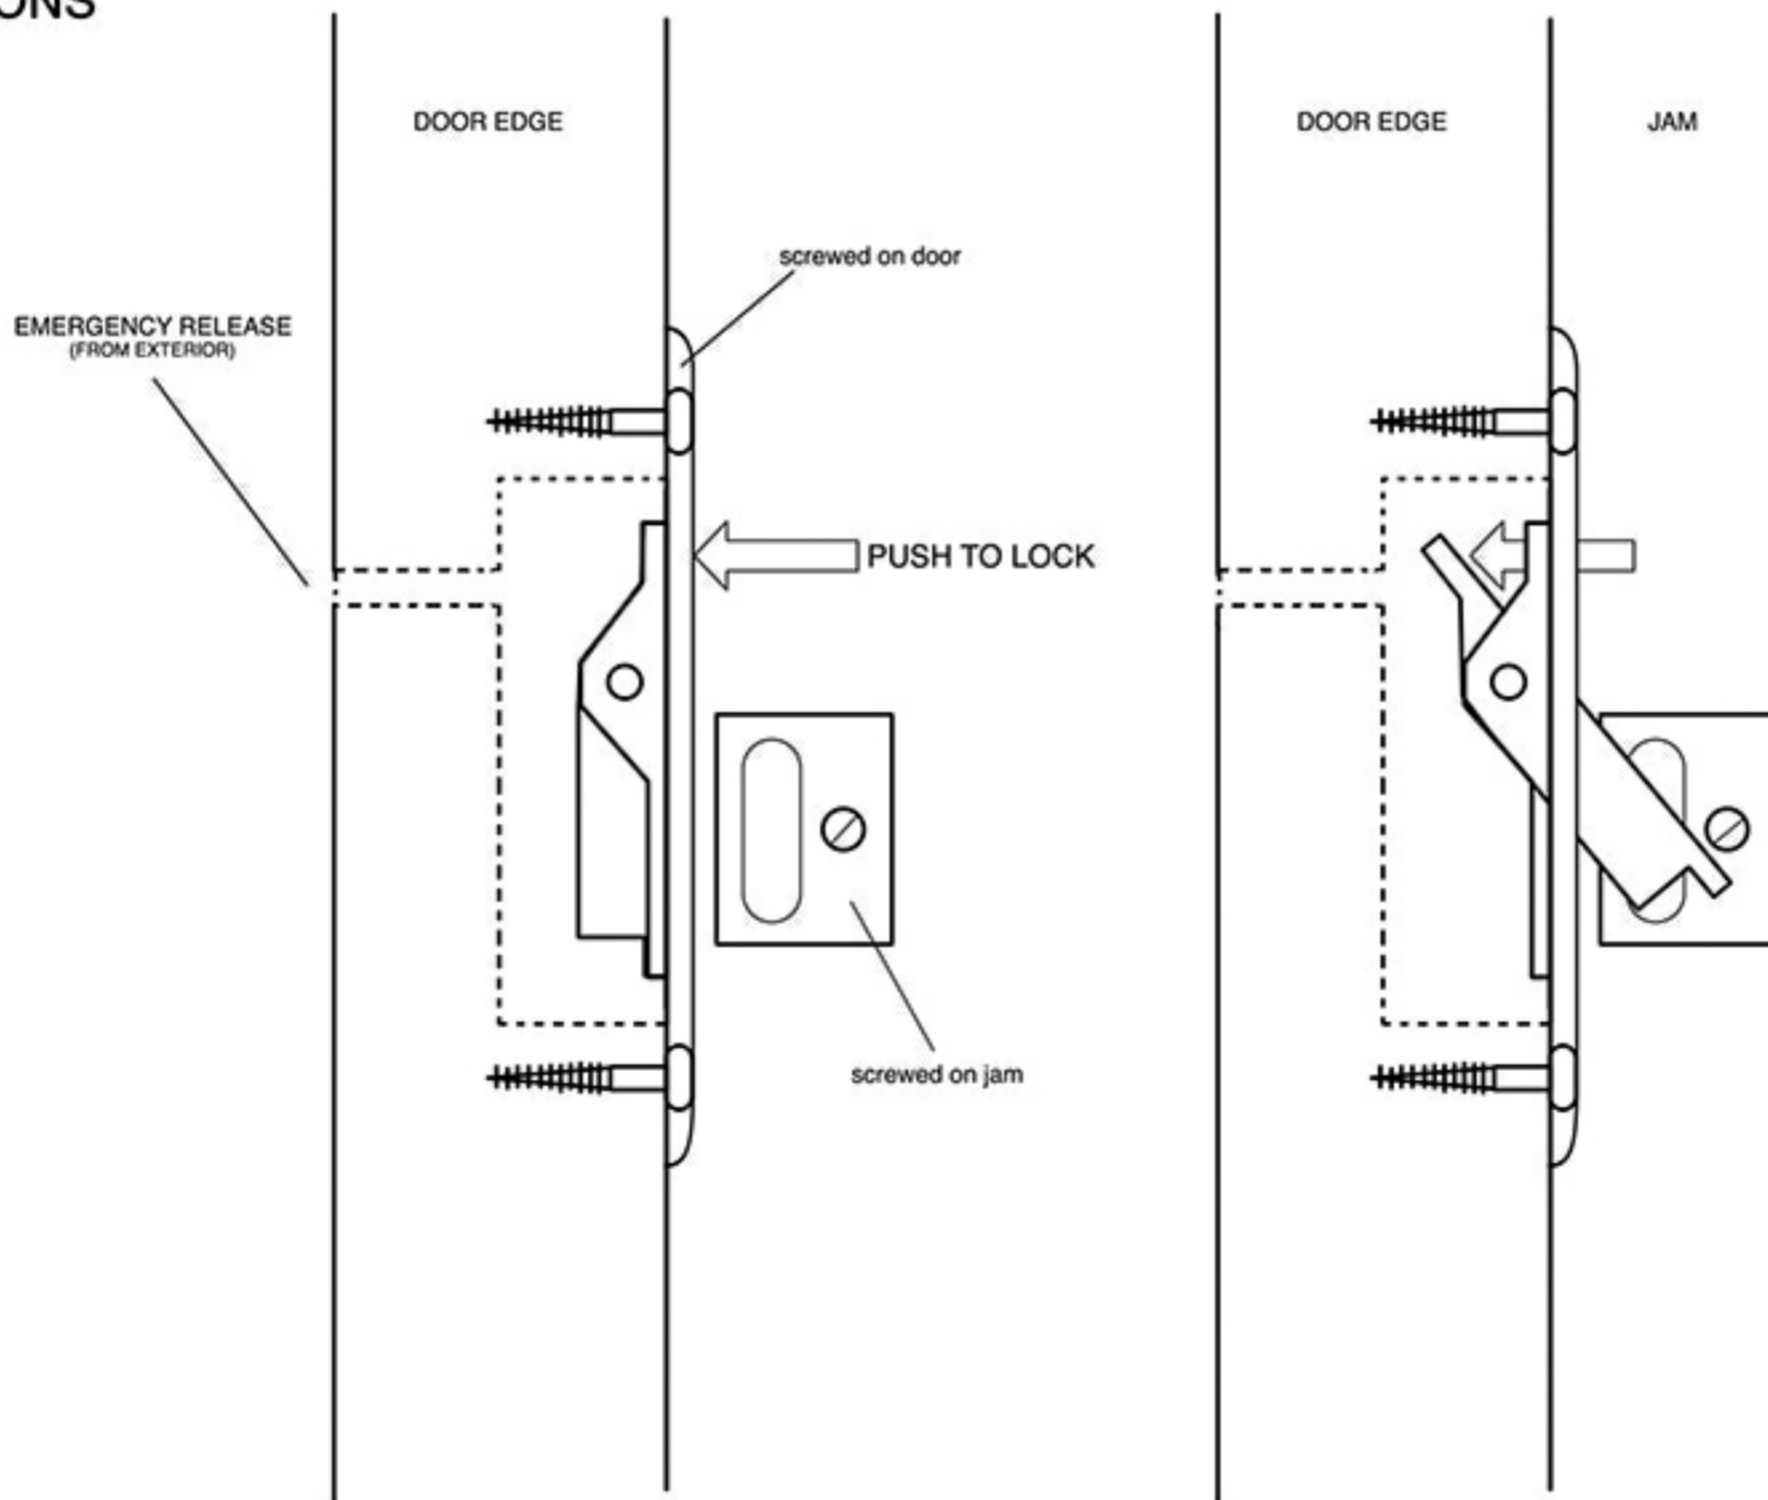

PDB42

POCKET DOOR BOLT - JAMB BOLT / SOLID BRASS

INSTRUCTIONS

DRAWING NOT TO SCALE

NOTE: Deltana reserves the right to constantly improve its products and is not responsible for differences between the product in-hand and the specifications contained in this drawing. We do not recommend to pre-drill holes or pre-cut woods or metals based on the drawing information if the veracity of the specifications has not been proven by the live product.