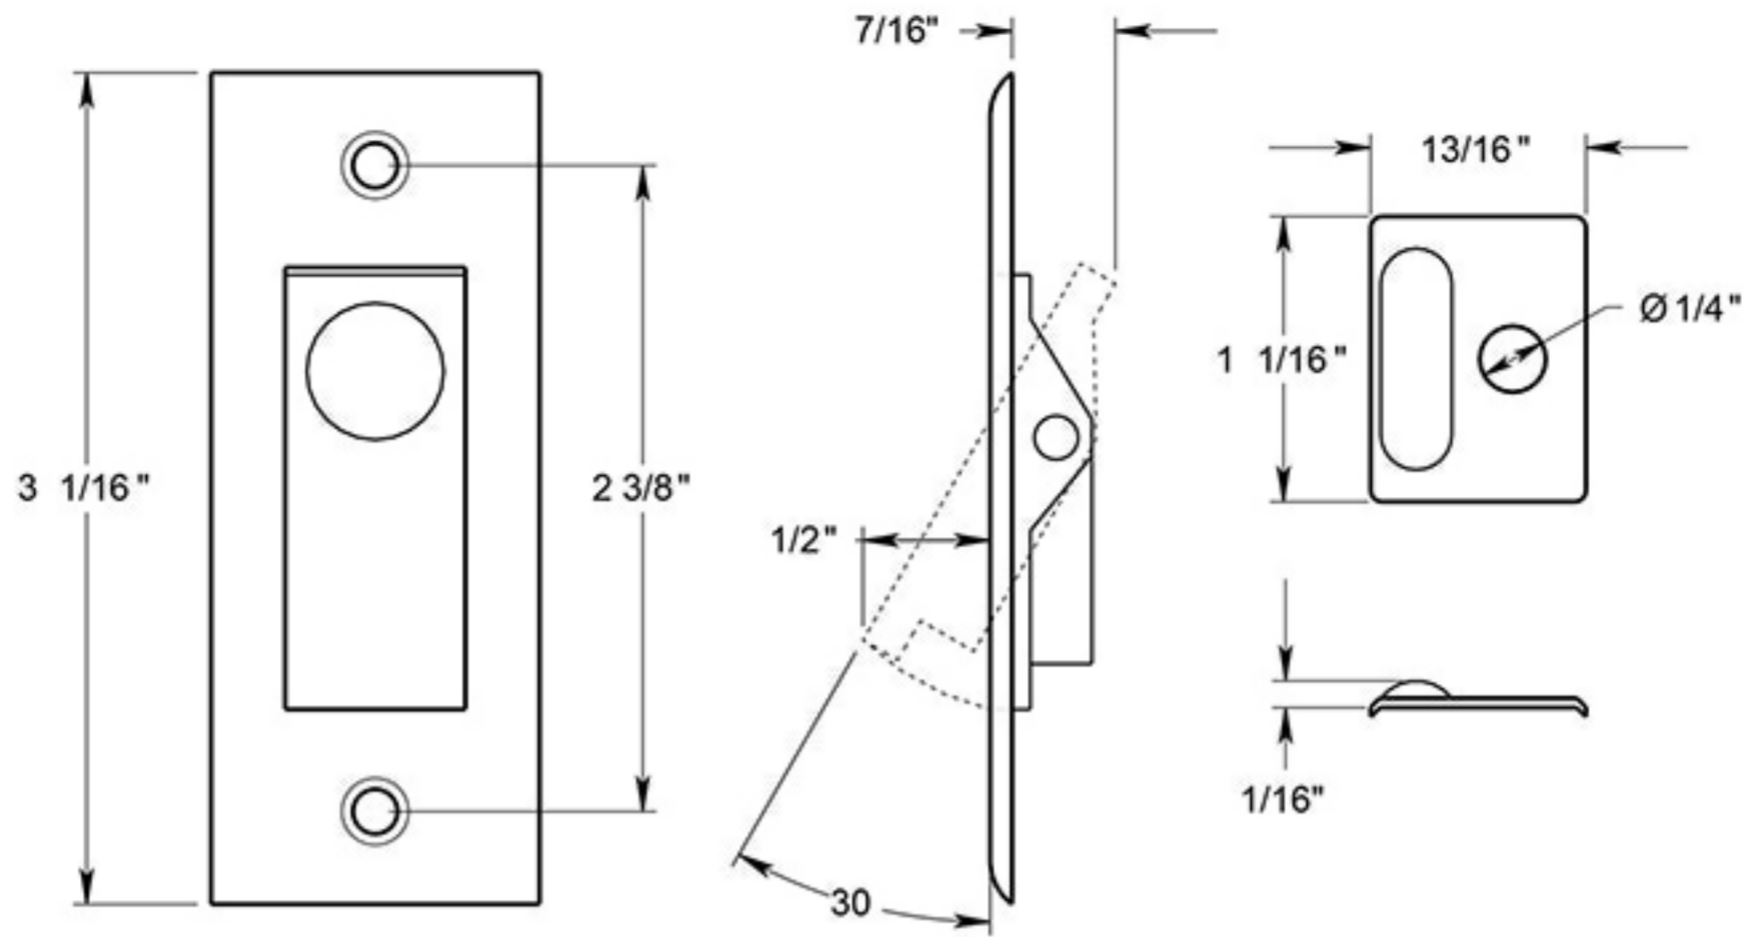

PDB42

POCKET DOOR BOLT - JAMB BOLT / SOLID BRASS

INSTRUCTIONS

DRAWING NOT TO SCALE

NOTE: Deltana reserves the right to constantly improve its products and is not responsible for differences between the product in-hand and the specifications contained in this drawing. We do not recommend to pre-drill holes or pre-cut woods or metals based on the drawing information if the veracity of the specifications has not been proven by the live product.