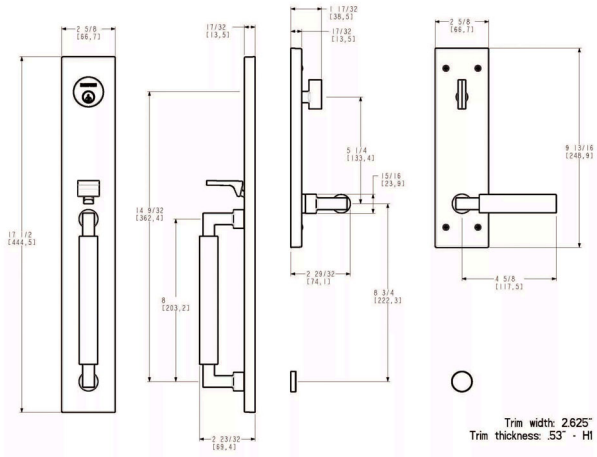

## Key Features

- ✓ The Gramercy Entrance Trim features clean lines and a modern aesthetic design which is perfect for the front door of your home
- ✓ Solid forged brass handleset; deadbolt is furnished with a high grade steel strike for ultimate strength and durability
- ✓ Accommodates door thickness of 1.75. Conversion kit available for 2.0 and 2.25 thick doors
- ✓ Designed for easy installation in standard pre-bored wood and metal doors

all measurements in inches

## SPECIFICATIONS

<b>STYLE</b>	Contemporary
<b>LOCK FUNCTION</b>	Entry
<b>BACKSET SIZE</b>	Adjustable
<b>PROJECTION</b>	2-23/32
<b>ENTRY NUMBER OF CYLINDERS</b>	1,0
<b>INTERIOR LOCKING TYPE</b>	Turn Piece
<b>CROSS BORE</b>	2-1/8"