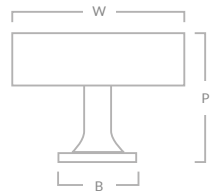

## KINGSHEATH CABINET KNOB

Code	Diameter (D)	Projection (P)	Base (B)
KIN/32	32mm	32mm	24mm

## KINGSHEATH T-BAR HANDLE

Code	Width (W)	Projection (P)	Base (B)	Bar Diameter
KINT/55	55mm	35mm	24mm	16mm

Not suitable for appliance doors

## KINGSHEATH CABINET & APPLIANCE HANDLE

Code	Length (L)	Centres (C)	Projection (P)	Bar Diameter
KIN/128	168mm	128mm	33mm	12.7mm
KIN/160	210mm	160mm	36mm	14mm
KIN/224	274mm	224mm	36mm	14mm
KIN/288	338mm	288mm	36mm	14mm
KIN/APP/384	444mm	384mm	49mm	18mm
KIN/APP/608	668mm	608mm	49mm	18mm