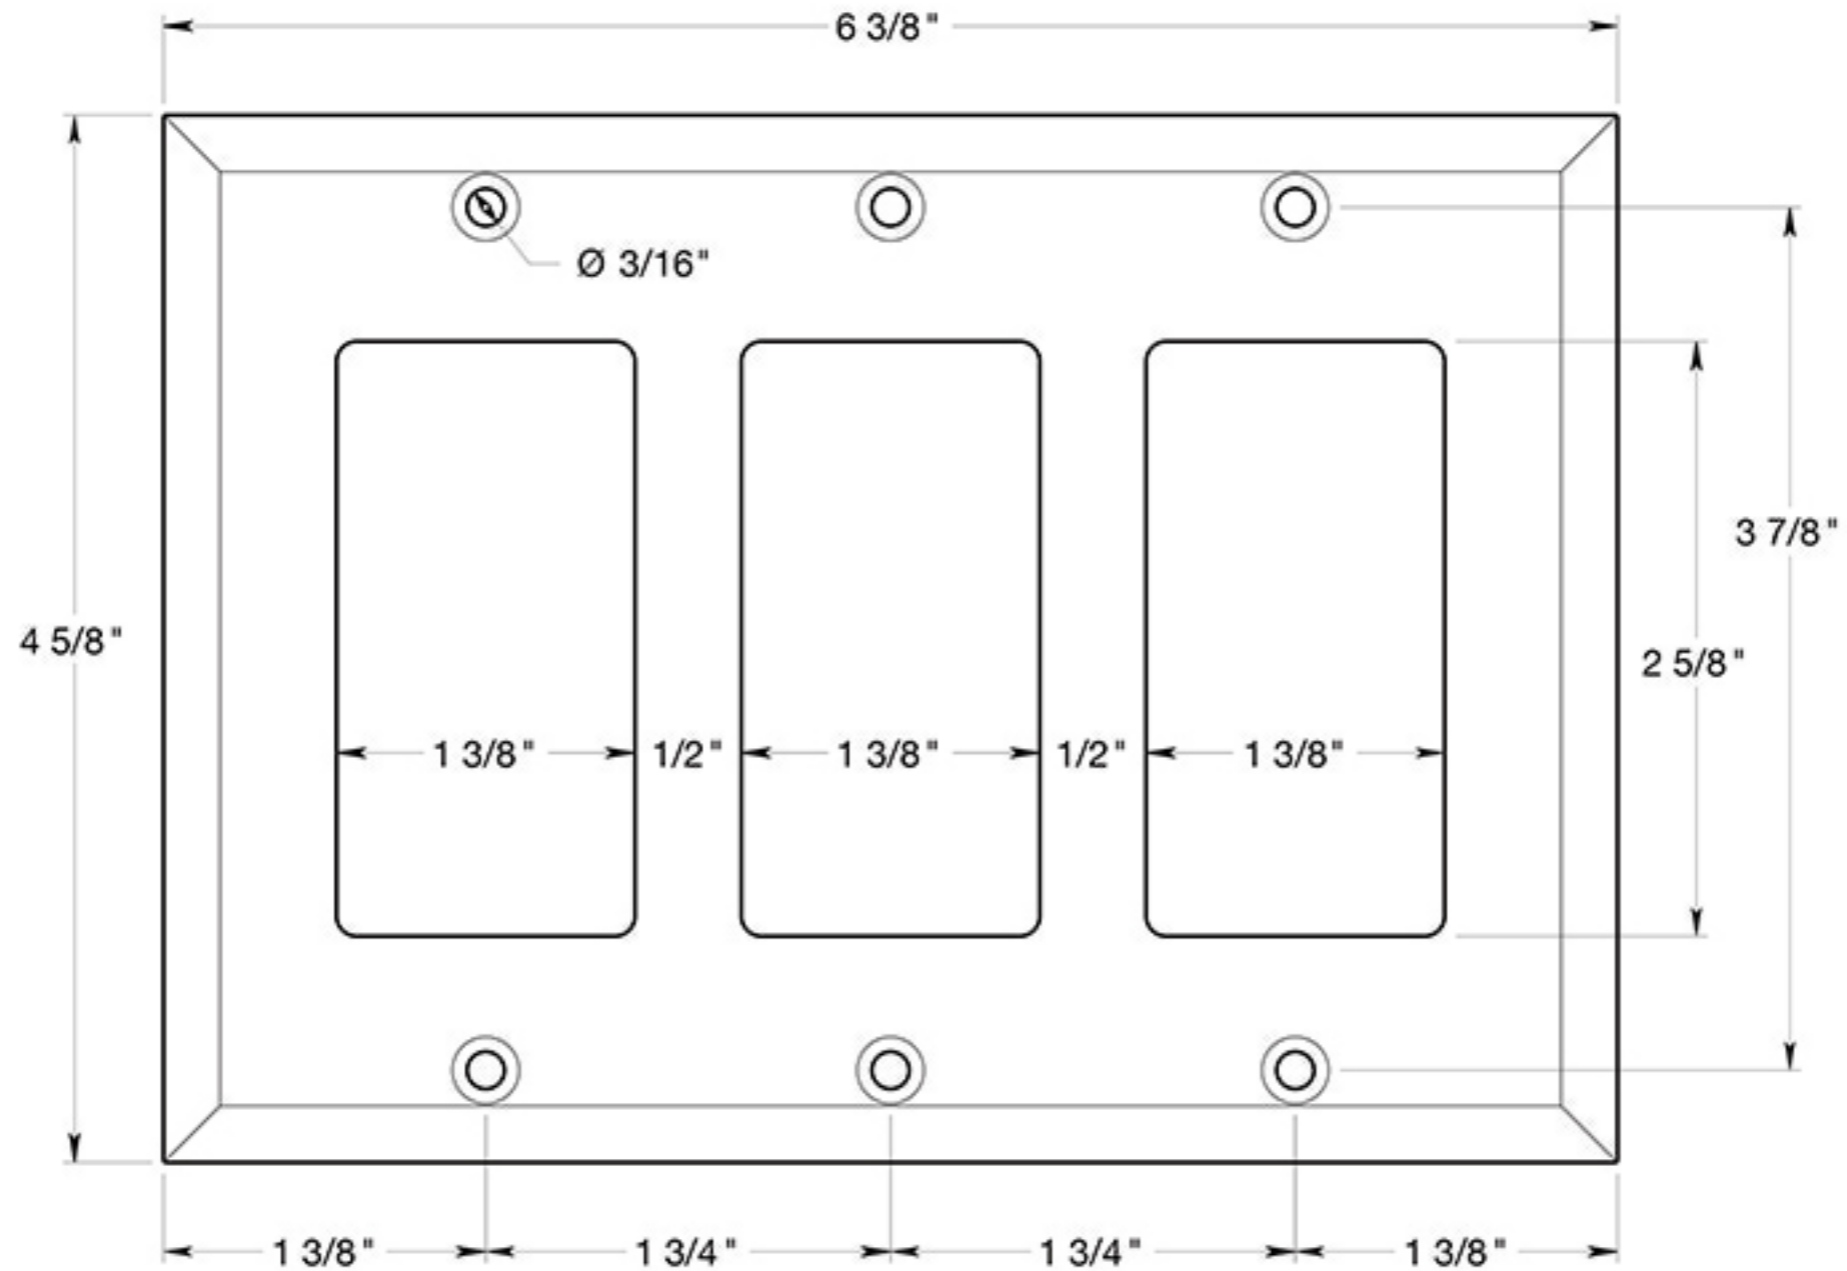

SWP4740

SWITCH PLATE / TRIPLE ROCKER / SOLID BRASS

DRAWING NOT TO SCALE

NOTE: Deltana reserves the right to constantly improve its products and is not responsible for differences between the product in-hand and the specifications contained in this drawing. We do not recommend to pre-drill holes or pre-cut woods or metals based on the drawing information if the veracity of the specifications has not been proven by the live product.