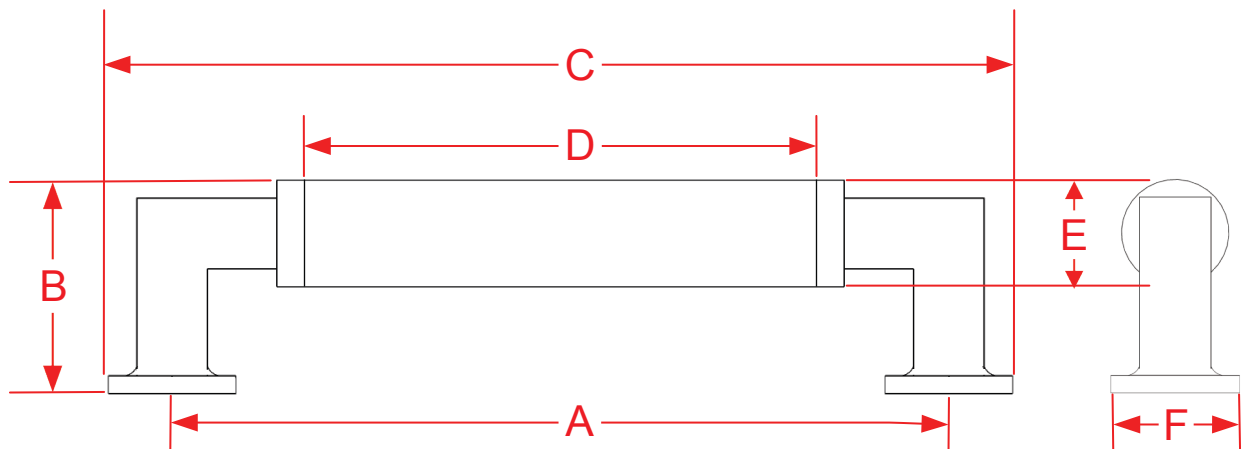

Series L1360, L1361, L1362 & 1363 Cabinet, Appliance, Shower & Door Pulls

Finishes for Life
TANNING-FREE GUARANTEED

Part #	A Center to Center	B Projection	C Overall	D Leather Section	E Barrel Diameter	F Base Diameter
L1360-4	4.0000"	1.3750"	4.7730"	2.3810"	0.6250"	0.7730"
L1360-5	5.0000"	1.3750"	5.7730"	3.3810"	0.6250"	0.7730"
L1360-6	6.0000"	1.3750"	6.7730"	4.3810"	0.6250"	0.7730"
L1360-8	8.0000"	1.3750"	8.7730"	6.3810"	0.6250"	0.7730"
L1360-10	10.0000"	1.3750"	10.7730"	8.3810"	0.6250"	0.7730"
Custom sizing per overall inch, up to 32 3/4"						
L1361-6	6.0000"	1.5000"	6.9000"	4.2660"	0.7500"	0.9000"
L1361-8	8.0000"	1.5000"	8.9000"	6.2660"	0.7500"	0.9000"
L1361-10	10.0000"	1.5000"	10.9000"	8.2660"	0.7500"	0.9000"
L1361-12	12.0000"	1.5000"	12.9000"	10.2660"	0.7250"	0.9000"
L1361-18	18.0000"	1.5000"	18.9000"	16.2660"	0.7500"	0.9000"
Custom sizing per overall inch, up to 32 7/8"					Page 1 of 2	

Finishes for Life
TARNISH-FREE GUARANTEED

Part #	A Center to Center	B Projection	C Overall	D Leather Section	E Barrel Diameter	F Base Diameter
L1362-8	8.0000"	2.0625"	9.1460"	6.4150"	1.0000"	1.1460"
L1362-10	10.0000"	2.0625"	11.1460"	8.4150"	1.0000"	1.1460"
L1362-12	12.0000"	2.0625"	13.1460"	10.4150"	1.0000"	1.1460"
L1362-18	18.0000"	2.0625"	19.1460"	16.4150"	1.0000"	1.1460"
Custom sizing per overall inch, up to 33 1/8"						
L1363-10	10.0000"	2.4375"	11.3750"	7.9750"	1.2500"	1.3750"
L1363-12	12.0000"	2.4375"	13.3750"	9.9750"	1.2500"	1.3750"
L1363-18	18.0000"	2.4375"	19.3750"	15.9750"	1.2500"	1.3750"
L1363-24	24.0000"	2.4375"	25.3750"	21.9750"	1.2500"	1.3750"
L1363-30	30.0000"	2.4375"	31.3750"	27.9750"	1.2500"	1.3750"
Custom sizing per overall inch, up to 33 3/8"					Page 2 of 2	