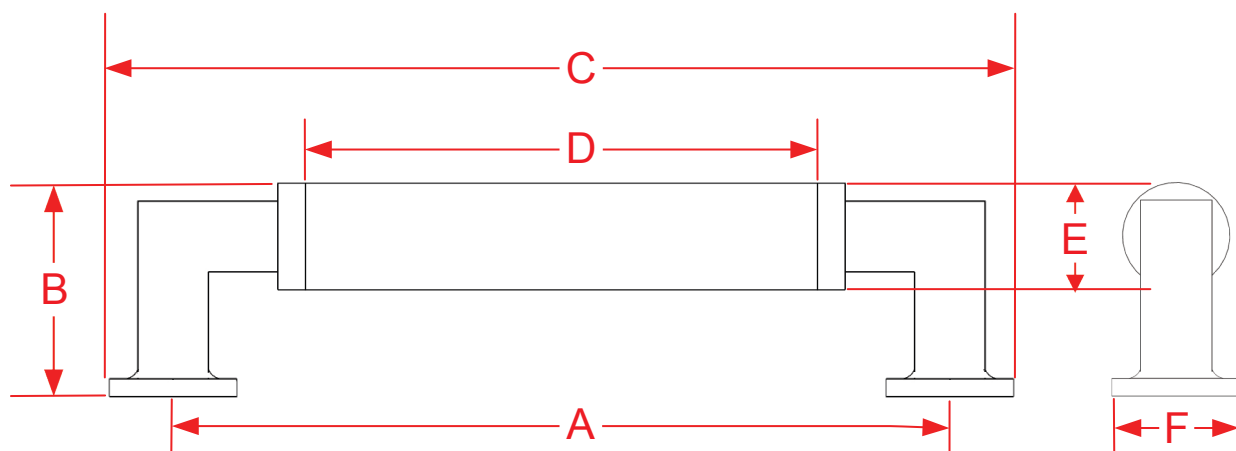

Series L1360, L1361, L1362 & 1363 Cabinet, Appliance, Shower & Door Pulls

Finishes for Life
TANNING-FREE GUARANTEED

Part #	A Center to Center	B Projection	C Overall	D Leather Section	E Barrel Diameter	F Base Diameter
L1360-4	4.0000"	1.3750"	4.7730"	2.3810"	0.6250"	0.7730"
L1360-5	5.0000"	1.3750"	5.7730"	3.3810"	0.6250"	0.7730"
L1360-6	6.0000"	1.3750"	6.7730"	4.3810"	0.6250"	0.7730"
L1360-8	8.0000"	1.3750"	8.7730"	6.3810"	0.6250"	0.7730"
L1360-10	10.0000"	1.3750"	10.7730"	8.3810"	0.6250"	0.7730"
Custom sizing per overall inch, up to 32 3/4"						
L1361-6	6.0000"	1.5000"	6.9000"	4.2660"	0.7500"	0.9000"
L1361-8	8.0000"	1.5000"	8.9000"	6.2660"	0.7500"	0.9000"
L1361-10	10.0000"	1.5000"	10.9000"	8.2660"	0.7500"	0.9000"
L1361-12	12.0000"	1.5000"	12.9000"	10.2660"	0.7250"	0.9000"
L1361-18	18.0000"	1.5000"	18.9000"	16.2660"	0.7500"	0.9000"
Custom sizing per overall inch, up to 32 7/8"					Page 1 of 2	

Finishes for Life
TARNISH-FREE GUARANTEED

Part #	A Center to Center	B Projection	C Overall	D Leather Section	E Barrel Diameter	F Base Diameter
L1362-8	8.0000"	2.0625"	9.1460"	6.4150"	1.0000"	1.1460"
L1362-10	10.0000"	2.0625"	11.1460"	8.4150"	1.0000"	1.1460"
L1362-12	12.0000"	2.0625"	13.1460"	10.4150"	1.0000"	1.1460"
L1362-18	18.0000"	2.0625"	19.1460"	16.4150"	1.0000"	1.1460"
Custom sizing per overall inch, up to 33 1/8"						
L1363-10	10.0000"	2.4375"	11.3750"	7.9750"	1.2500"	1.3750"
L1363-12	12.0000"	2.4375"	13.3750"	9.9750"	1.2500"	1.3750"
L1363-18	18.0000"	2.4375"	19.3750"	15.9750"	1.2500"	1.3750"
L1363-24	24.0000"	2.4375"	25.3750"	21.9750"	1.2500"	1.3750"
L1363-30	30.0000"	2.4375"	31.3750"	27.9750"	1.2500"	1.3750"
Custom sizing per overall inch, up to 33 3/8"					Page 2 of 2	