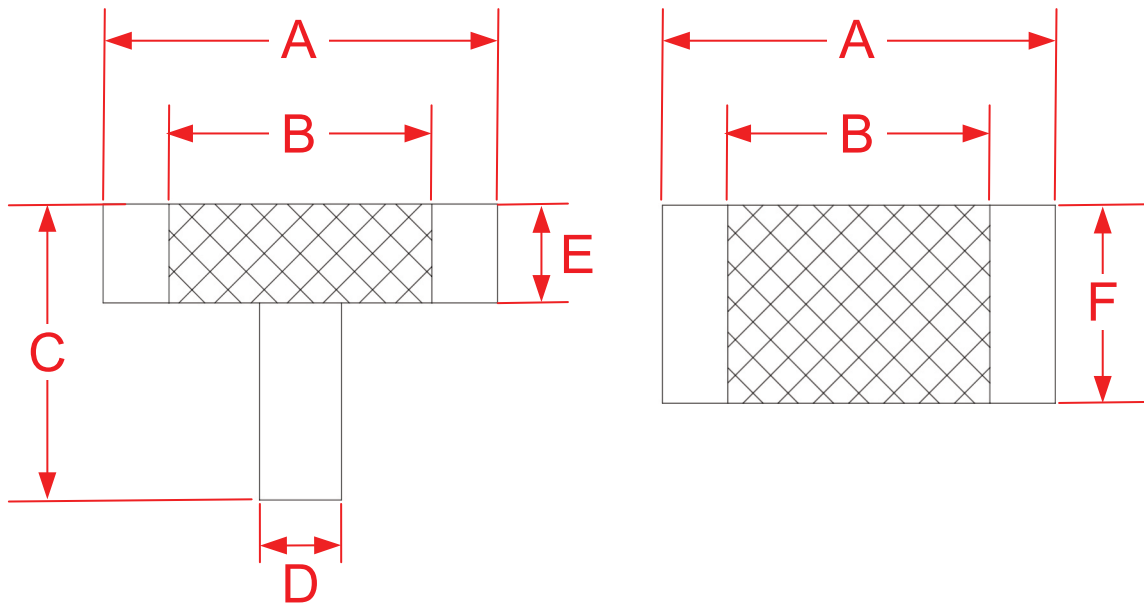

Series L826 Cabinet Knob

Finishes for Life
TANNING-FREE GUARANTEED

	A	B	C	D	E	F
Part #	Width	Leather Width	Projection	Base Width	Knob Thickness	Knob Width
L826	1.5000"	1.0000"	1.1250"	0.3125"	0.3750"	0.7500"
Custom Sizing Available						