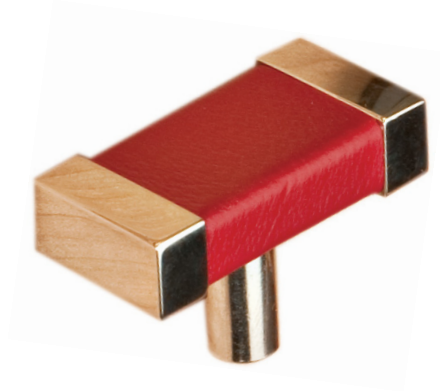

Series L826 Cabinet Knob

Finishes for Life
TANNING-FREE GUARANTEED

	A	B	C	D	E	F
Part #	Width	Leather Width	Projection	Base Width	Knob Thickness	Knob Width
L826	1.5000"	1.0000"	1.1250"	0.3125"	0.3750"	0.7500"
Custom Sizing Available						