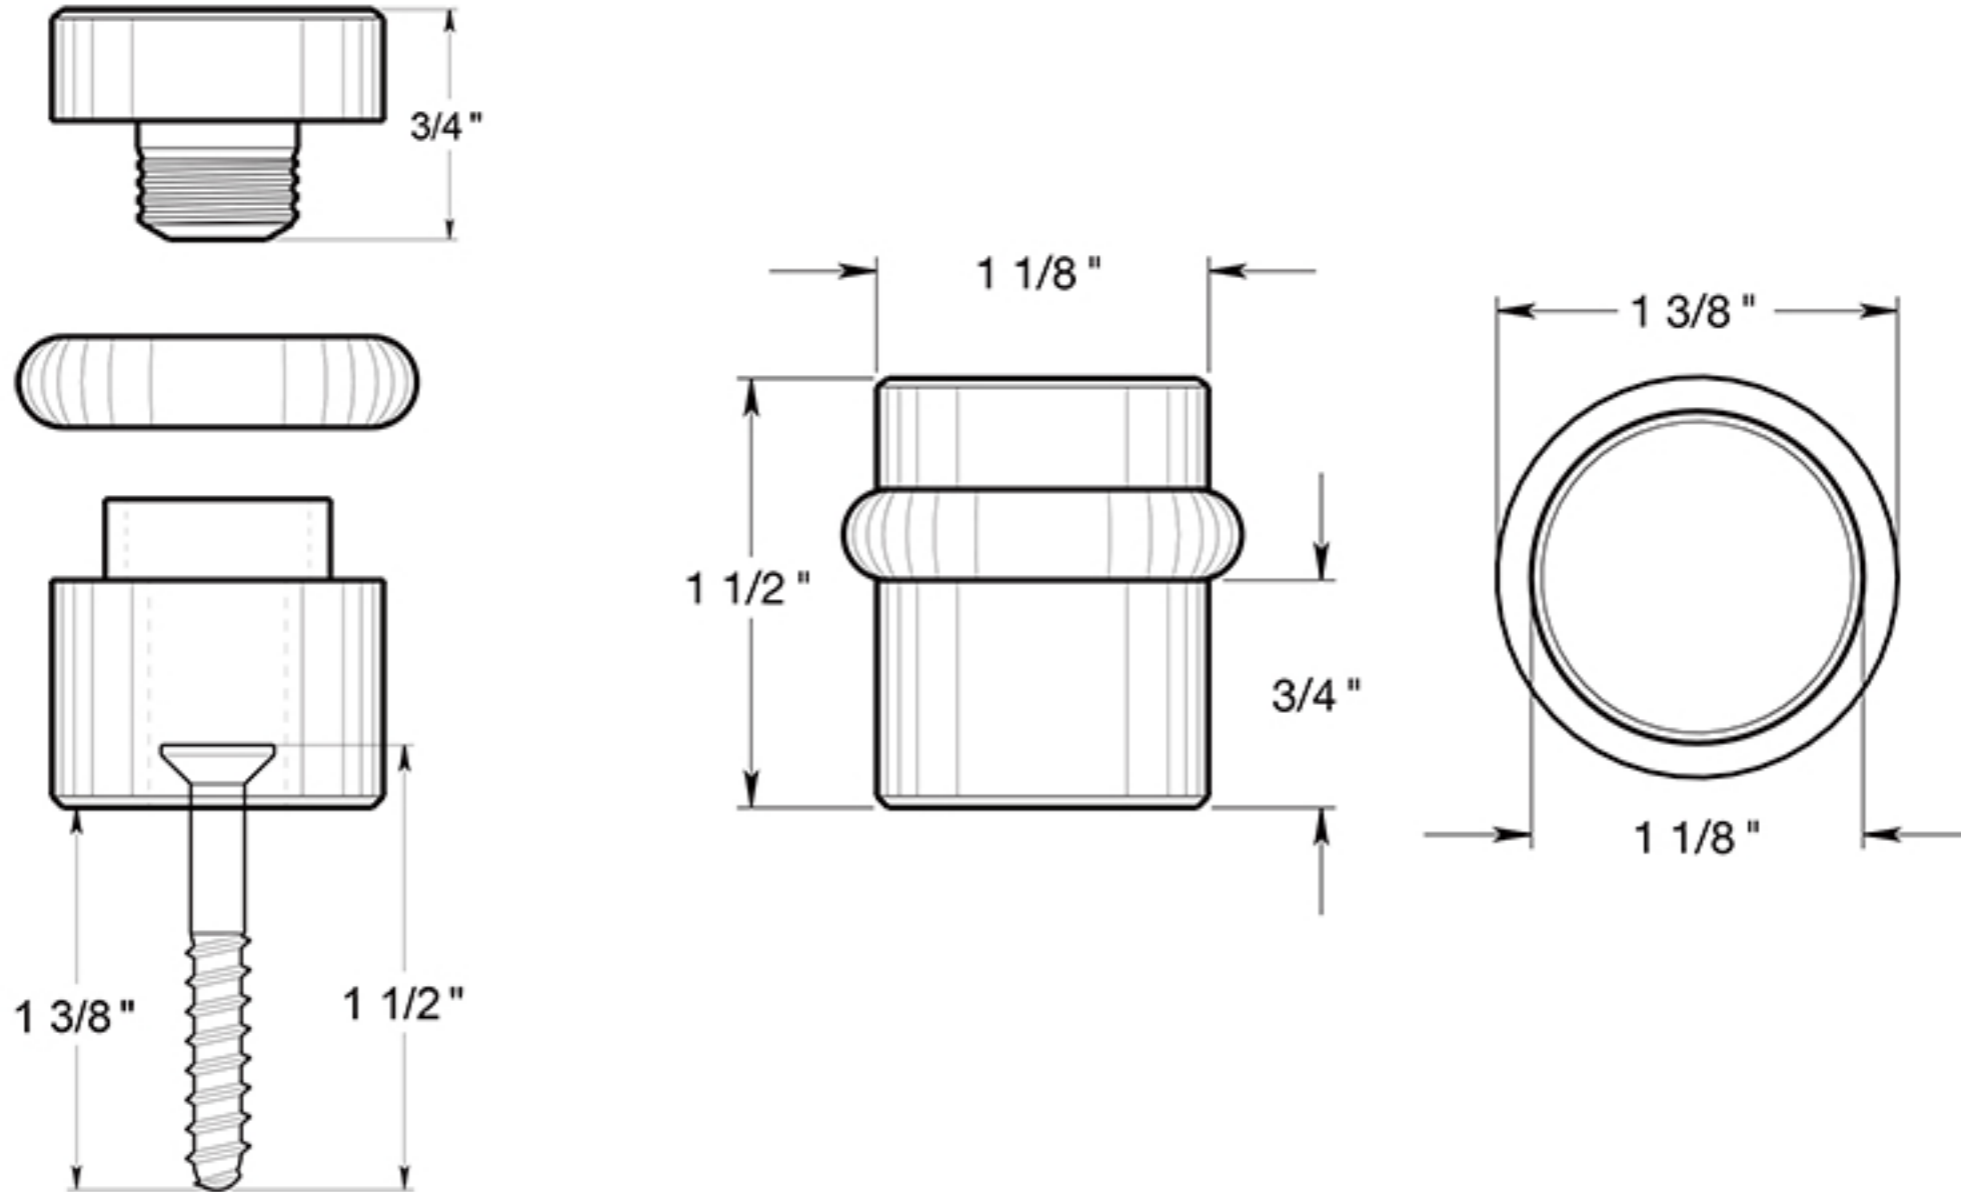

UFB4505

1-1/2" UNIVERSAL FLOOR BUMPER / ROUND / FLAT CAP / SOLID BRASS

DRAWING NOT TO SCALE

NOTE: Deltana reserves the right to constantly improve its products and is not responsible for differences between the product in-hand and the specifications contained in this drawing. We do not recommend to pre-drill holes or pre-cut woods or metals based on the drawing information if the veracity of the specifications has not been proven by the live product.